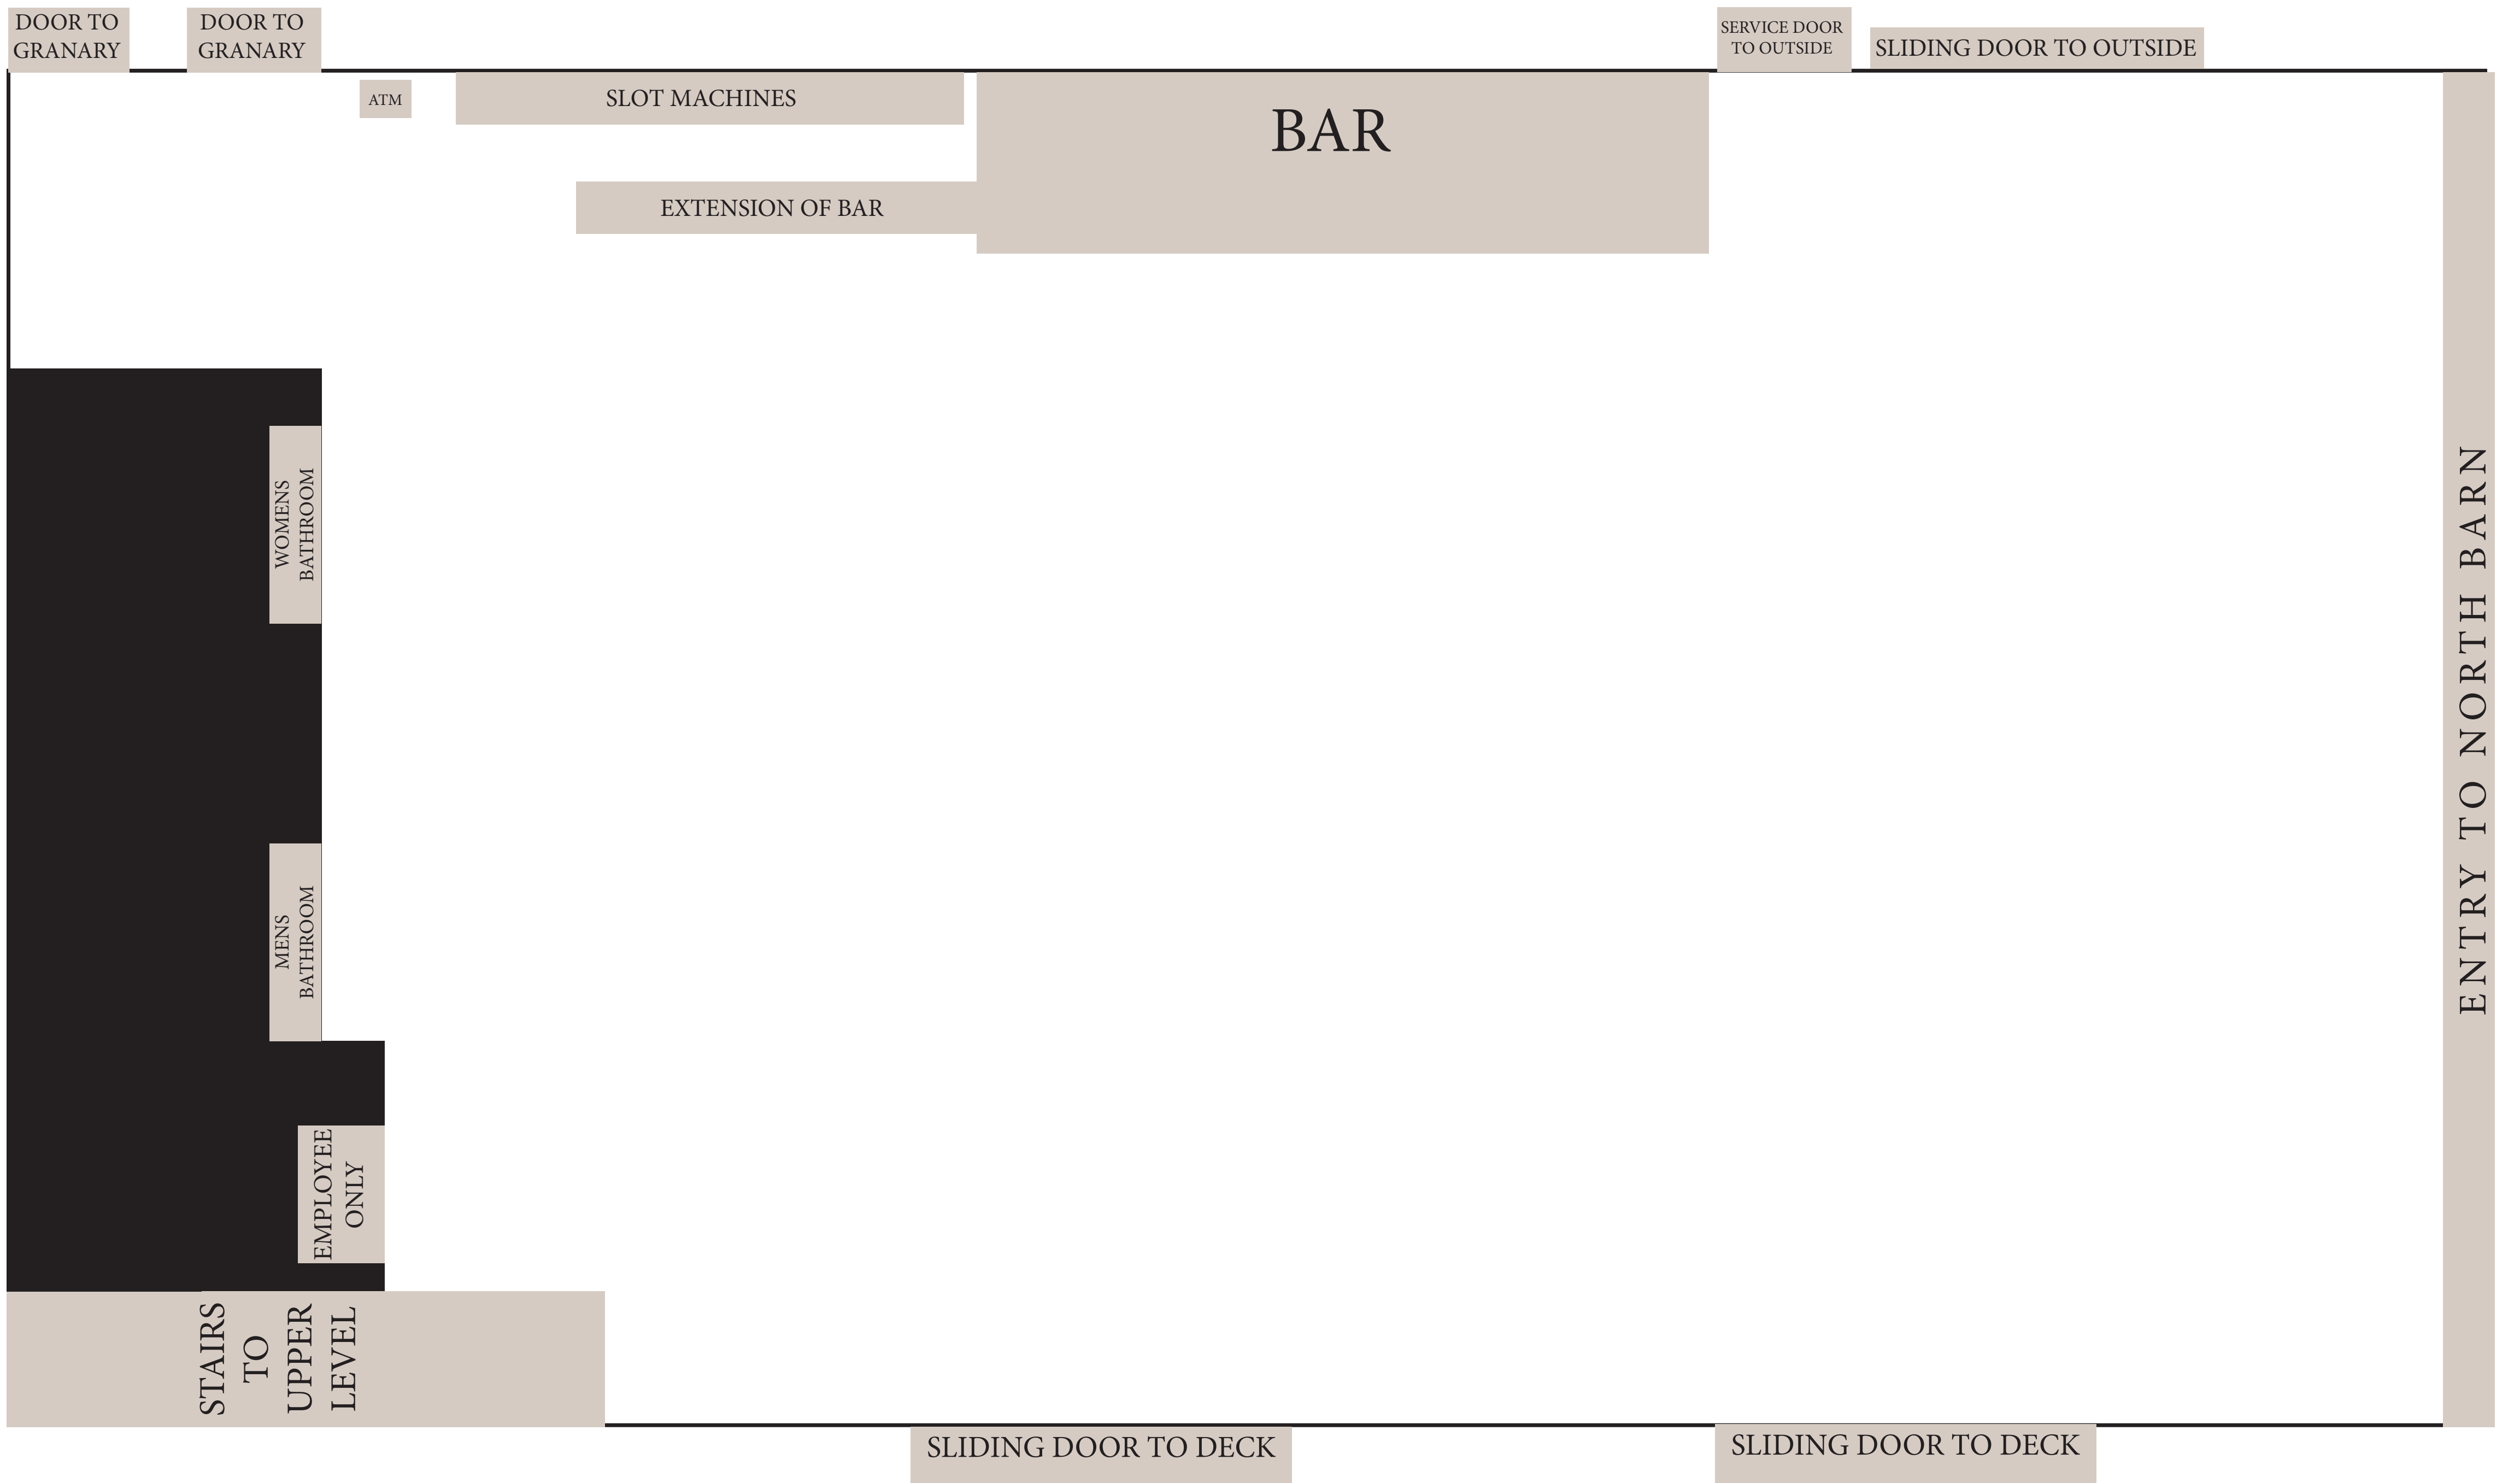

Buechler Farms

WEDDINGS • SPECIAL EVENTS • PUMPKINS • CHRISTMAS

S O U T H B A R N